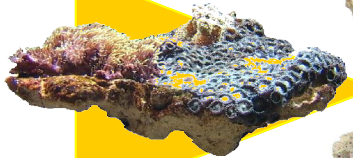

## Reef scene system :

System of interchangeable steps for "Aquaroche reef plates" (colonised or not) or for other flat live rocks.

Stable construction even in high aquariums.

Many steps with good lighting conditions.

**Improvement of water circulation throughout the structure.**

Very good colonisation.

« aquaroche reef plate »  
colonized

« aquaroche reef plate »  
new

Reef scene system—special quotes  
+ aquaroche reef plates