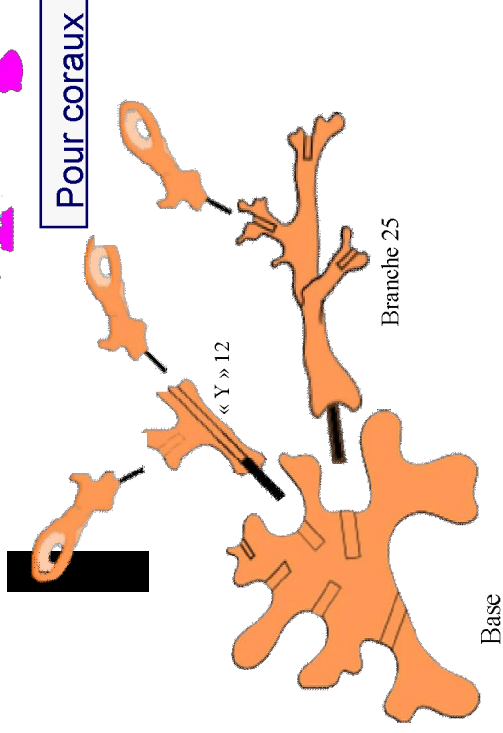

Interchangeable aquascape elements.  
For stable and light decorations.

Acroporock elements  
with pillar 0848.

## BASES

Small 180°

Middle 180°

Middle 360°

## BRANCHES AND CUPS

Cup for corals

Set of 6 assorted cups

branche « Y » 12 cm

branch « Y » 18 cm

Branch 25 cm

## TUBES

Set of tubes