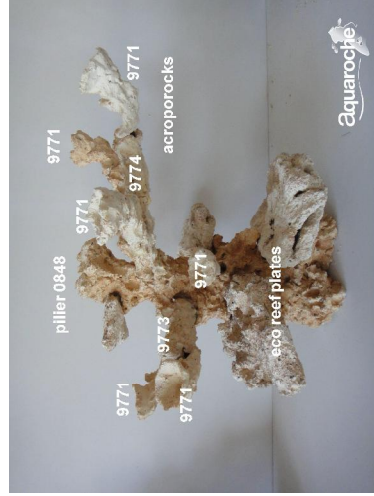

Interchangeable aquascape elements.  
For stable and light decorations.

Acroporock elements  
with pillar 0848.

## BASES

Small 180°

Middle 180°

Middle 360°

## BRANCHES AND CUPS

Cup for corals

Set of 6 assorted cups

branche « Y » 12 cm

branch « Y » 18 cm

Branch 25 cm

## DECORS COMPLETS

Set for décor 60 cm x 35 cm x 35 cm; for aquarium 250 litres

Set for décor 75 cm x 35 cm x 35 cm \* - for aquarium : 350 to 400 litres

*\*variable size, depending on your setting up.*

item	codes	dimensions and weight	gencod
Base with holes for tubes and branches	60-9705	25-17-17 cm / 2,4 kg	35949866097057
Base with holes for tubes and branches	60-9706	30-20-25 cm / 4,2 kg	35949866097064
Base with holes for tubes and branches	60-9716		35949866097163
Cup for corals, tube included	61-9771	11 cm / 0,300 kg	35949866097712
6 codes 9771	66-9776		35949866697769
Y shape branches for cups : 1 entry (base) + 2 outlets for cups, sold without tube	61-9772	12 cm / 0,450 kg	3594986197726
	61-9773	18 cm / 0,650 kg	3594986197733
1 entry - 3 outlets for cups, sold without tube	61-9774	25 cm / 1,320 kg	3594986197740
Tubes for « Y » shapes and branches to install them on the base rocks or as link between a 12 mm hole and the 8 mm tubes of the cups .	66-9100	tubes : diameter 12 mm : 4 of 9 cm and 4 of 4,5 cm	3594986691002
	66-9200	Tubes: diameter 12 mm : 7 of 9 cm et 7 of 4,5 cm	3594986692009
1 base 9705 + 4 "Y" 12 cm + 10 cups + tubes 9100	69-9710	7,400 kg	3594986697104
1 base 9706 + 5 "Y" 12 cm + 2 "Y" 18 cm + 14 cups + tubes 9200	69-9720	11,200 kg	3594986697203