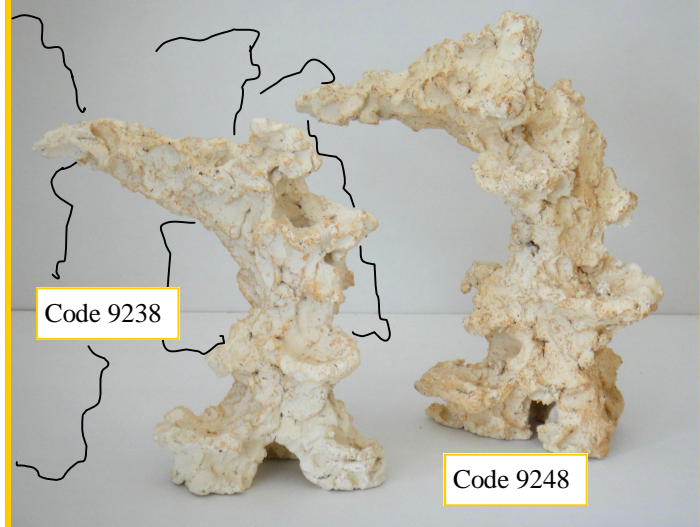

Nano reef

décor in 1 piece, with shelves for inverts and for corals and a cavity to hide a pump

Arch-pillar / in 2 heights 35 et 45 cm

Multi reef  
elements :

Available in 4 heights:  
44 cm  
54 cm  
64 cm  
74 cm

These universal decors can be used as well in a corner, on the side or the back, as well as a central decor.

Example with possible positions:

Code 9305	Code 9238	Code 9248	Code 9144	Code 9154	Code 9164	Code 9174
H 25 cm x 24 x 21	H 35 cm x 35 x 20	H 45 cm x 40 x 25	H 44 cm x 23 x 23	H 54 cm x 27 x 27	H 64 cm x 30 x 30	H 74 cm x 32 x 32
3594985093050	3594985092381	3594985092480	3594985091445	3594985091544	3594985091643	3594985091742