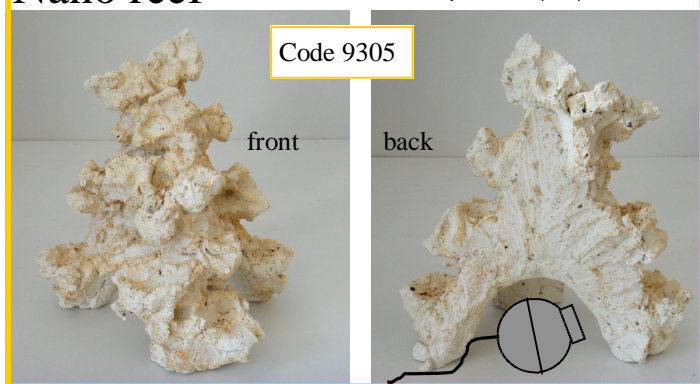

Nano reef

décor in 1 piece, with shelves for inverts and for corals and a cavity to hide a pump

Arch-pillar / in 2 heights 35 et 45 cm

Multi reef  
elements :

Available in 4 heights:  
44 cm  
54 cm  
64 cm  
74 cm

These universal decors can be used as well in a corner, on the side or the back, as well as a central decor.

Example with possible positions:

Code 9305	Code 9238	Code 9248	Code 9144	Code 9154	Code 9164	Code 9174
H 25 cm x 24 x 21	H 35 cm x 35 x 20	H 45 cm x 40 x 25	H 44 cm x 23 x 23	H 54 cm x 27 x 27	H 64 cm x 30 x 30	H 74 cm x 32 x 32
3594985093050	3594985092381	3594985092480	3594985091445	3594985091544	3594985091643	3594985091742