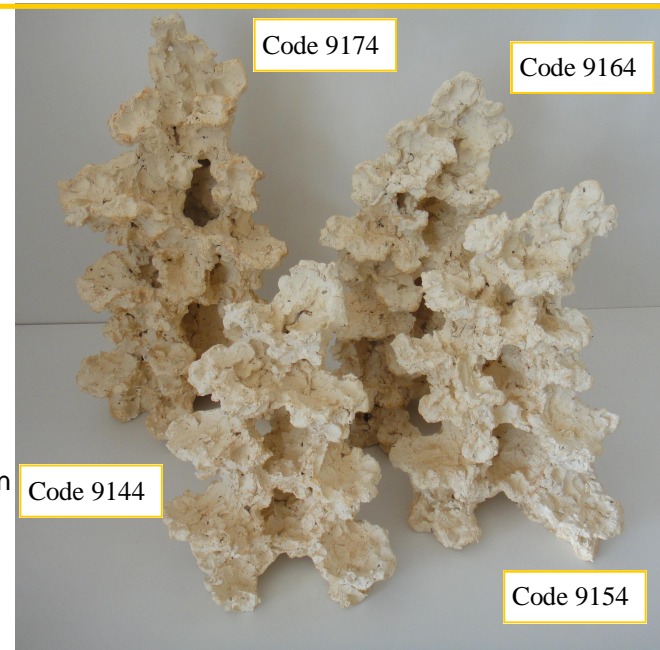

Nano reef

décor in 1 piece, with shelves for inverts and for corals and a cavity to hide a pump

Arch-pillar / in 2 heights 35 et 45 cm

Multi reef  
elements :

Available in 4 heights:  
44 cm  
54 cm  
64 cm  
74 cm

These universal decors can be used as well in a corner, on the side or the back, as well as a central decor.

Example with possible positions:

Code 9305	Code 9238	Code 9248	Code 9144	Code 9154	Code 9164	Code 9174
H 25 cm x 24 x 21	H 35 cm x 35 x 20	H 45 cm x 40 x 25	H 44 cm x 23 x 23	H 54 cm x 27 x 27	H 64 cm x 30 x 30	H 74 cm x 32 x 32
3594985093050	3594985092381	3594985092480	3594985091445	3594985091544	3594985091643	3594985091742