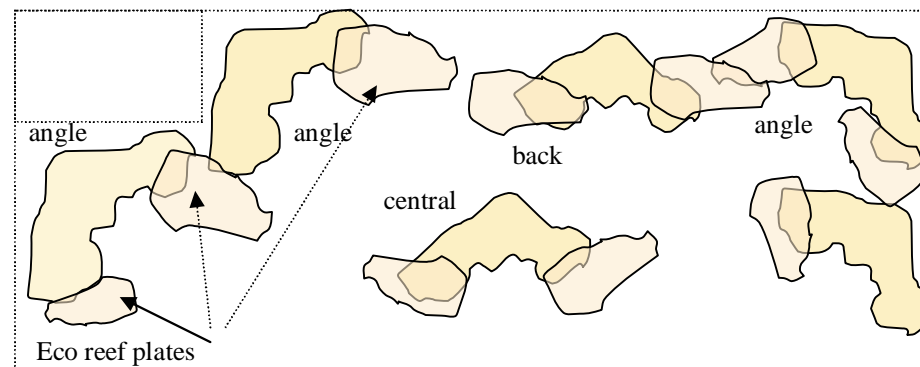

Nano reef

décor in 1 piece, with shelves for inverts and for corals and a cavity to hide a pump

Arch-pillar / in 2 heights 35 et 45 cm

Multi reef  
elements :

Available in 4 heights:  
44 cm  
54 cm  
64 cm  
74 cm

These universal decors can be used as well in a corner, on the side or the back, as well as a central decor.

Example with possible positions:

Code 9305	Code 9238	Code 9248	Code 9144	Code 9154	Code 9164	Code 9174
H 25 cm x 24 x 21	H 35 cm x 35 x 20	H 45 cm x 40 x 25	H 44 cm x 23 x 23	H 54 cm x 27 x 27	H 64 cm x 30 x 30	H 74 cm x 32 x 32
3594985093050	3594985092381	3594985092480	3594985091445	3594985091544	3594985091643	3594985091742